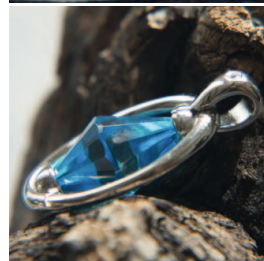

## DOUBLE-LANTOS MINI

The **DOUBLE-LANTOS MINI** leads the wearer into a vertical connection with the Divine Primordial Source and Mother Earth, thereby increasing the frequency of vibration. It thus develops an excellent protective field, also regarding electrosmog\* (excl. 5G) and other geopathic interference fields (Water veins, earth rays etc.).

\* All mobile radio devices radiating negative interference fields in close proximity should be harmonized additionally and separately.

This pendant is used to energize the personal light field of the wearer and should therefore only be worn during the day (in an upright position). It is not designed to harmonize living spaces.

The color version AQUA is currently highly relevant, as many people have issues with fears and a lack of trust, which are often linked to emotional wounds and mental patterns that block the throat chakra.

### TECHNICAL DETAILS

Material: Zirconia (diamond imitation)  
925 Rhodium plated Sterling Silver

Size: 18 x 30 mm