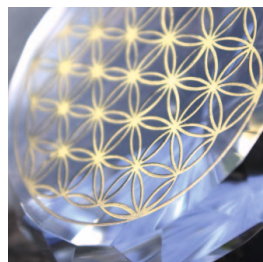

FLOWER OF LIFE DIAMOND

The great ability of the FLOWER OF LIFE DIAMOND is in the earth healing.

Applied in the garden it acts as a protection for plants and trees. Vegetables can improve in quality and water quality is optimized in nearby waters.

Applied on the body, it leads through a deep attachment to Mother earth and the Divine source into the I AM Presence. Holding in the hands or placed on the heart chakra, the user becomes one with the original light of his soul.

The FLOWER OF LIFE DIAMOND contains the perfect pattern of life of every soul, of every consciousness, which is activated by the application of this lighting tool and may result in the transformation of unredeemed.

TECHNICAL DETAILS

Material: Glass

Size: 50 x 80 mm