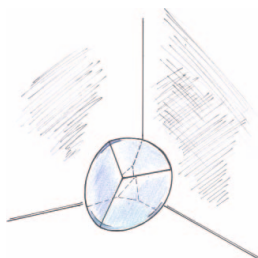

# Y-PRISM

**Y-PRISMS** are combined with the **SPHERE 125** in order to harmonize geopathic influences (Water veins, earth rays, faults etc). They bring pure light into their environment.

For a room harmonization, the **SPHERE 125** is placed approx. in the centre of a living space. The **Y-PRISMS** are placed as follows in the outer corners of the living space (max. distance 12.5 m): side with small triangular area on the floor, so that the 3 edges in Y-shape are facing towards the room (see sketch).

Y-PRISMS are also very suitable for meditation and for meridian cleansing via the hand chakras. They also center people sustainably.

## TECHNICAL DETAILS

Material: Glass

Size: Ø 48 mm